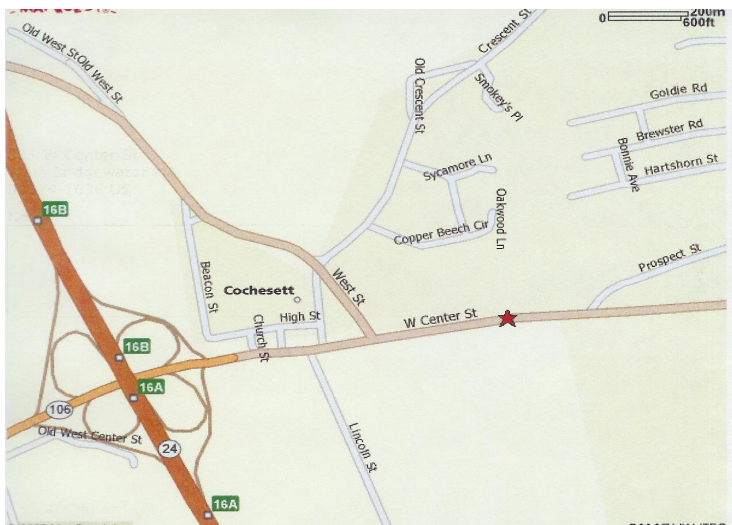

- Directions To Our Office (By Appointment Only) -

From Route 495 North or South

- Follow until **Exit # 7-A** (Rte. 24 North / Boston)
- Merge onto **Rte. 24 North**, follow until **Exit # 16-A (West Bridgewater / Rte. 106 East)**
- Yield off the exit, merge onto **Rte. 106 East**, & continue straight for ½ mile, until flashing set of lights.
- We're located on the next to **Dunkin Donuts** (Just after **Boston Tavern** and **Meineke Muffler**) on the left-hand side of the street (Rte. 106) from Rte 24.
- Look for the **Verizon Wireless** store within the small mini-plaza (next to Dunkin Donuts) Proceed around units 1-7. We're the last one in back **#8**, just after **Estabrooks Real Estate**.

From Route 95 North or South

- (If you're coming from NH and or through Boston, you will take and follow Rte. 93 South until the left exit for Rte. 24 South)

If you're coming from RI, CT, NY, or NJ

- Follow Rte. 95 North until Exit # 6-A (Rte. 495 South) then follow the directions above for Route 495 North or South.

Our office is exactly 1/2 mile from the Rte. 24 off ramp on the left.

385 West Center St. (Rte. 106) Suite 8 - West Bridgewater, MA 02379
Telephone: 508-583-8320 or (Toll Free) 1-888-835-6453